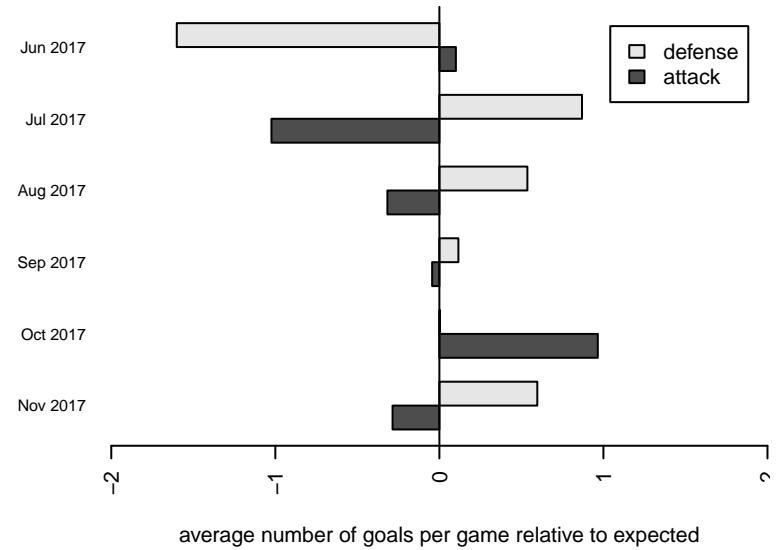

Performance relative to 13 month average