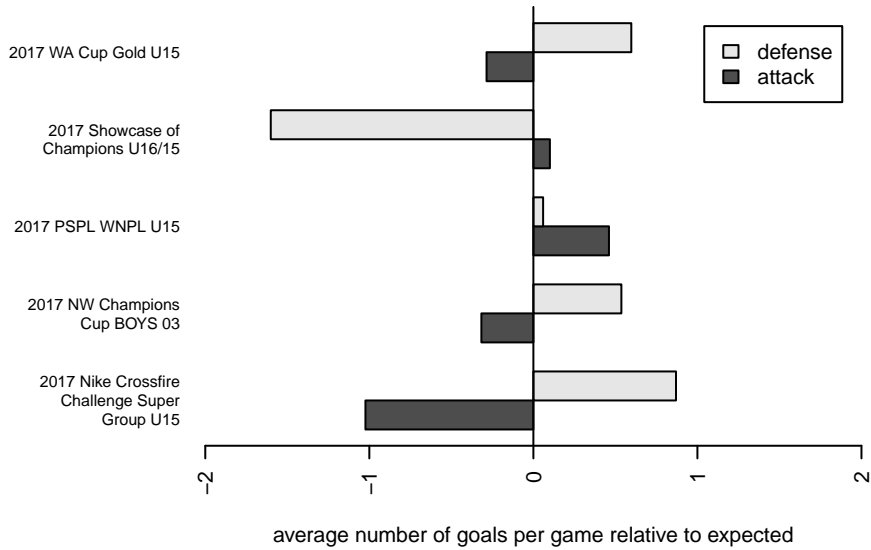

Venues played:
 2016 Spr PSPL SuperLeague 1 U14
 2017 Showcase of Champions U16/15
 2017 Nike Crossfire Challenge Super Group U'
 2017 NW Champions Cup BOYS 03
 2017 PSPL WNPL U15
 2017 WA Cup Gold U15

**attack and defense variance (black dot)
relative to other teams
and top 10 in region**

**attack and defense rating
relative to others at age
and all opponents in last 13 months**

Performance relative to 13 month average