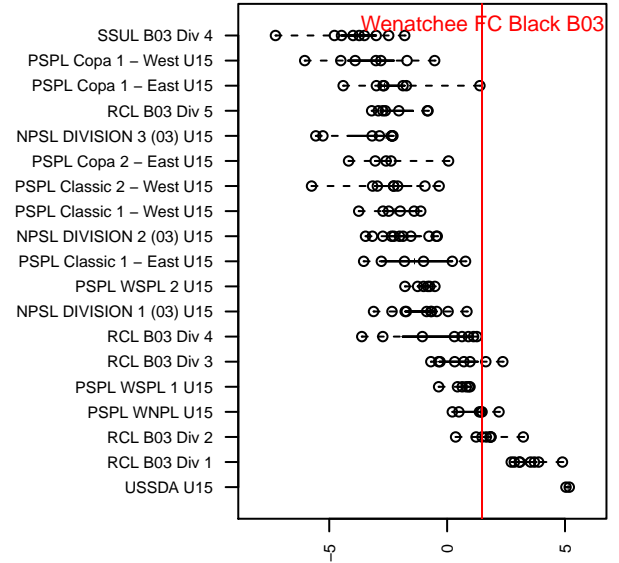

Wenatchee FC Black B03

Wenatchee FC
 Wenatchee, WA
 B03 total strength=1437
 attack=10.05 defense=8.24
 fall league = PSPL WNPL U15
 notes= McCourtie 2016

alt names used:
 WENATCHEE FC B03 A (WA)
 Wenatchee FC B03 Black-McCourtie
 WENATCHEE FC B03 PREMIER
 WENATCHEE FC B03 PREMIER (WA)

**attack and defense variance (black dot)
relative to other teams
and top 10 in region**

**attack and defense rating
relative to others at age
and all opponents in last 13 months**

Performance relative to 13 month average