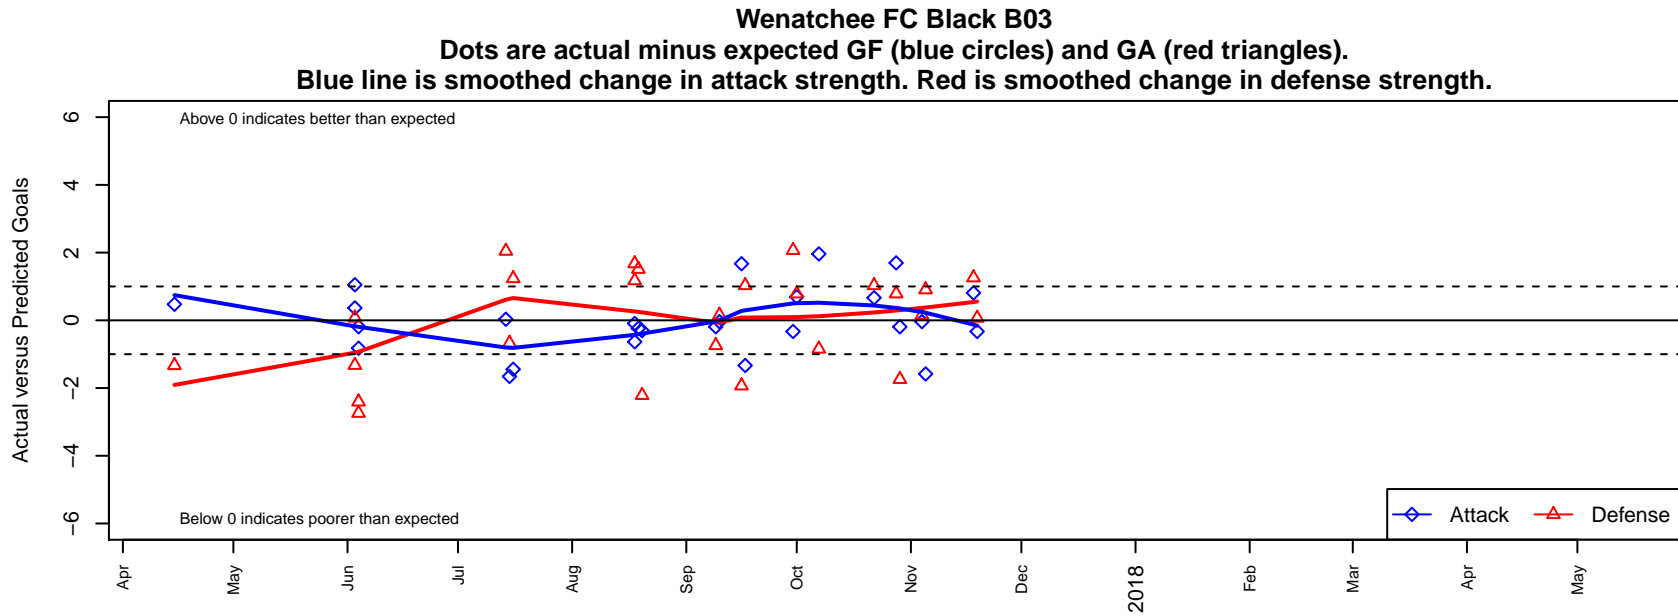

Wenatchee FC Black B03

Wenatchee FC
 Wenatchee, WA
 B03 total strength=1437
 attack=10.05 defense=8.24
 fall league = PSPL WNPL U15
 notes= McCourtie 2016

alt names used:
 WENATCHEE FC B03 A (WA)
 Wenatchee FC B03 Black-McCourtie
 WENATCHEE FC B03 PREMIER
 WENATCHEE FC B03 PREMIER (WA)

**attack and defense variance (black dot)
relative to other teams
and top 10 in region**

**attack and defense rating
relative to others at age
and all opponents in last 13 months**

Performance relative to 13 month average