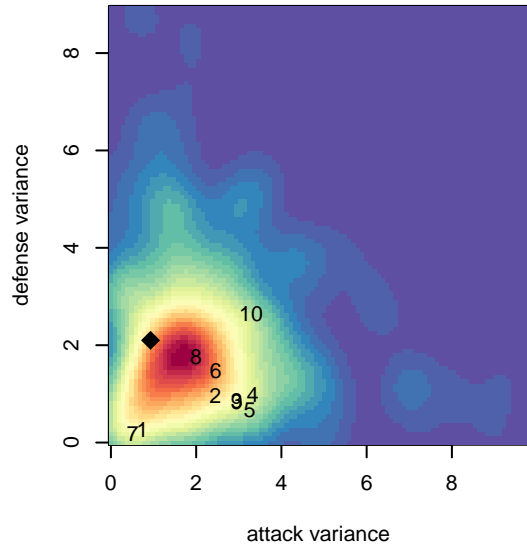

Wenatchee FC Black B03

Wenatchee FC
 Wenatchee, WA
 B03 total strength=1437
 attack=10.05 defense=8.24
 fall league = PSPL WNPL U15
 notes= McCourtie 2016

alt names used:
 WENATCHEE FC B03 A (WA)
 Wenatchee FC B03 Black-McCourtie
 WENATCHEE FC B03 PREMIER
 WENATCHEE FC B03 PREMIER (WA)

**attack and defense variance (black dot)
relative to other teams
and top 10 in region**

**attack and defense rating
relative to others at age
and all opponents in last 13 months**

Performance relative to 13 month average