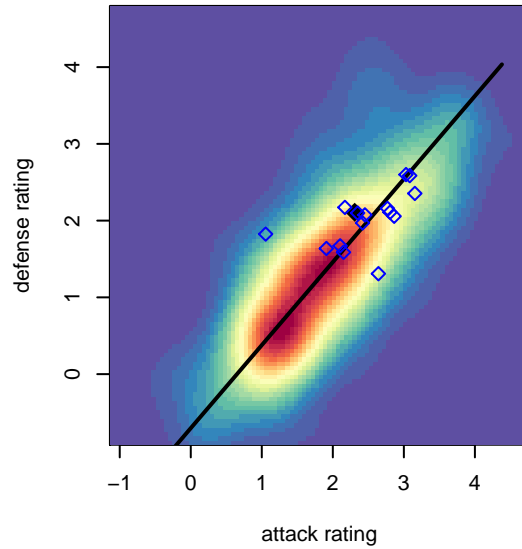

Wenatchee FC Black B03

Wenatchee FC
 Wenatchee, WA
 B03 total strength=1437
 attack=10.05 defense=8.24
 fall league = PSPL WNPL U15
 notes= McCourtie 2016

alt names used:
 WENATCHEE FC B03 A (WA)
 Wenatchee FC B03 Black-McCourtie
 WENATCHEE FC B03 PREMIER
 WENATCHEE FC B03 PREMIER (WA)

**attack and defense variance (black dot)
relative to other teams
and top 10 in region**

**attack and defense rating
relative to others at age
and all opponents in last 13 months**

Performance relative to 13 month average